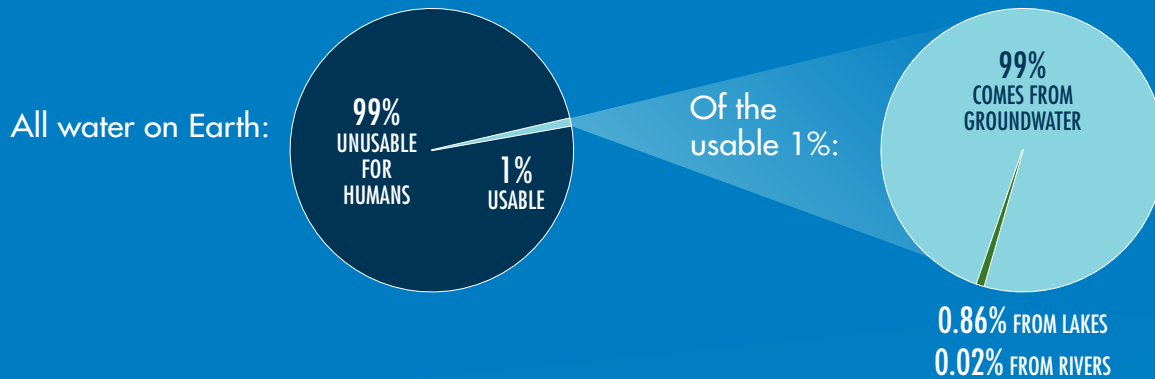

Facts About Groundwater

Of all water on Earth only **1%** is available for our use

Of all freshwater on Earth:

68.7% is icecaps and glaciers
30.0% is groundwater
0.3% is surface water
0.9% is other

Myths About Groundwater

Groundwater moves rapidly.

Groundwater removed from the Earth is never returned.

Groundwater is mysterious and occult.

There is no relationship between groundwater and surface water.

Groundwater migrates thousands of miles.

Groundwater is not a significant source of water supply.