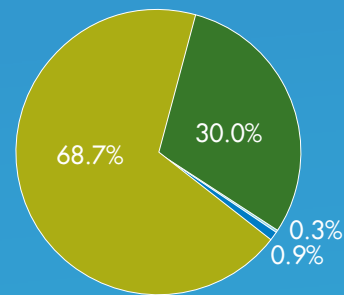

Facts About Groundwater

Of all water on Earth only **1%** is available for our use

Of all freshwater on Earth:

68.7% is icecaps and glaciers
30.0% is groundwater
0.3% is surface water
0.9% is other

Myths About Groundwater

Groundwater moves rapidly.

Groundwater removed from the Earth is never returned.

Groundwater is mysterious and occult.

There is no relationship between groundwater and surface water.

Groundwater migrates thousands of miles.